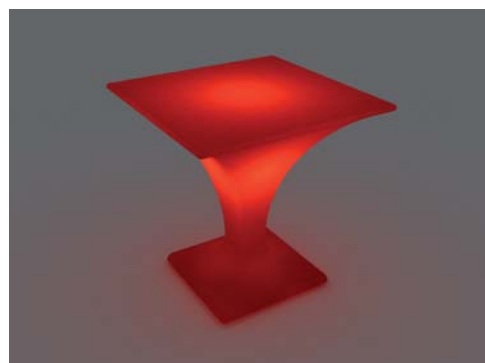

# Mesa Keops

## Description

Made from polyethylene and painted with acrylic lacquer, with finish high gloss or matte.  
Available in red, white and black.

## Features

weight: 9kg  
size: 70x70x722cm  
volumen: 0.350 m<sup>3</sup>  
foot: backlit possibility

*Possibility of manufacturing in other colors.*

**Lighting 2 options:** a 16-color rgb 220v bulb with remote control and a rechargeable battery 12v 16 color rgb bulb with remote control.