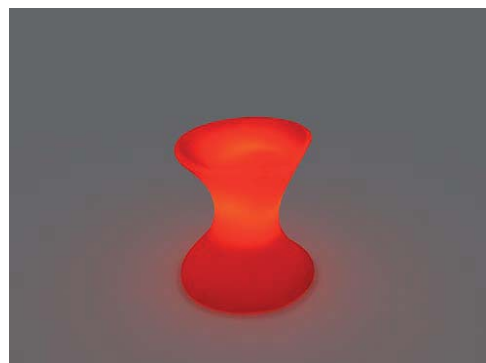

Taburete Zeus Bajo

Description

Made from polyethylene and painted with acrylic lacquer, with finish high gloss or matte.

Available in red, white and black.

Features

weight: 3kg

size: 41x41x45cm

volume: 0.0756 m³

Possibility of manufacturing in other colors.

Lighting 2 options: a 16-color rgb 220v bulb with remote control and a rechargeable battery 12v 16 color rgb bulb with remote control.

Bulb: 50.000 hours, consumption 3W (not visible)