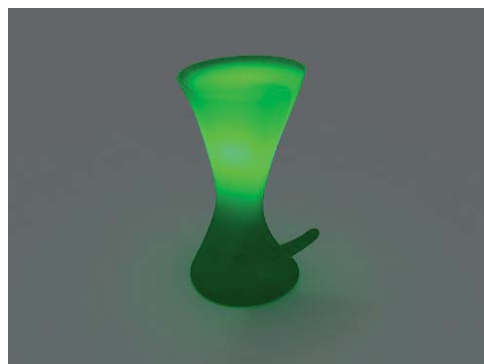

Taburete Zeus

Description

Made from polyethylene or fiberglass
4mm of thickness, with finish high
gloss or matte.
Available in red, white and black.

Features

weight: 5kg
size: 41x41x77cm
volume: 0.129 m³

Possibility of manufacturing in other colors.