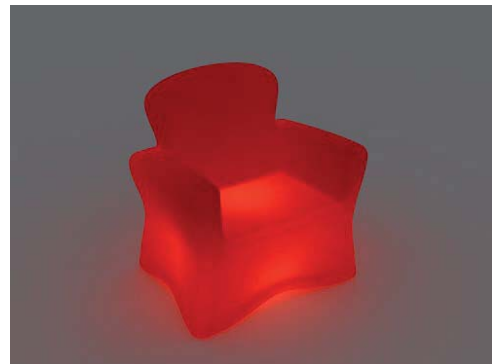

Sillón Brujo

Description

Made from polyethylene or fiberglass
4mm of thickness, with finish high
gloss or matte.
Available in red, white and black.

Features

weight: 18kg
size: 66x86x93cm
volume: 0.53 m³

Possibility of manufacturing in other colors.