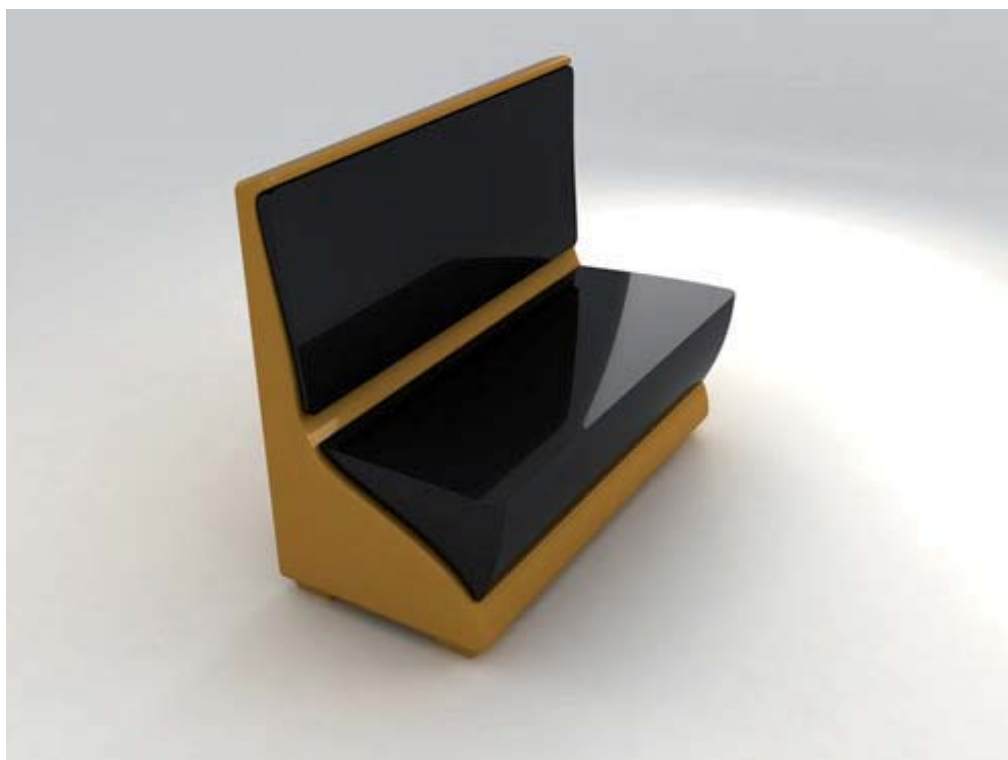

# Sofá Neptuno Recto

## Description

Made from fiberglass 4mm of thickness and painted with acrylic lacquer, with finish high gloss or matte.

Available in red, white and black.

*Possibility of manufacturing in other colors.*

## Features

weight: 21kg

size: 63x122x98cm

volume: 0.753 m<sup>3</sup>