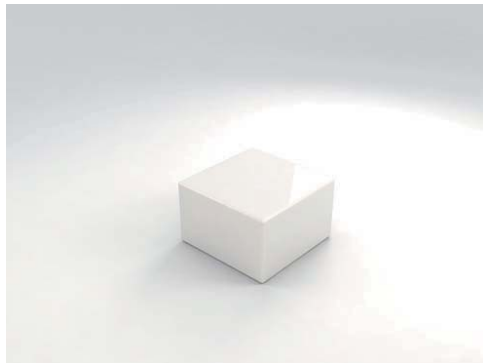

# Brisa

## Description

Made from fiberglass 4mm of thickness and painted with acrylic lacquer, with finish high gloss or matte.

set consisting of: sofa, puff, corner, chaise longue, arm

Available in red, white and black.

## Features

sofa: 77x180x72cm

pouf: 60x60x37cm

corner: 77x77x72cm

chaise longue: 77x60x72cm

arm: 77x16x60cm

*Possibility of manufacturing in other colors.*