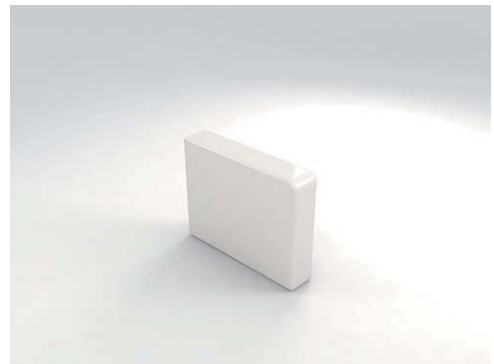

## Description

Made from fiberglass 4mm of thickness and painted with acrylic lacquer, with finish high gloss or matte.

set consisting of: sofa, puff, corner, chaise longue, arm

Available in red, white and black.

## Features

sofa: 77x180x72cm

pouf: 60x60x37cm

corner: 77x77x72cm

chaise longue: 77x60x72cm

arm: 77x16x60cm

*Possibility of manufacturing in other colors.*