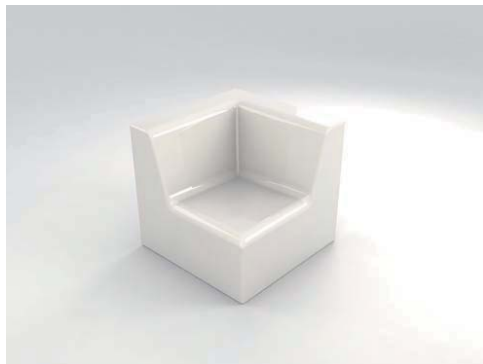

## Description

Made from fiberglass 4mm of thickness and painted with acrylic lacquer, with finish high gloss or matte.

set consisting of: sofa, puff, corner, chaise longue, arm

Available in red, white and black.

## Features

sofa: 77x180x72cm

pouf: 60x60x37cm

corner: 77x77x72cm

chaise longue: 77x60x72cm

arm: 77x16x60cm

*Possibility of manufacturing in other colors.*