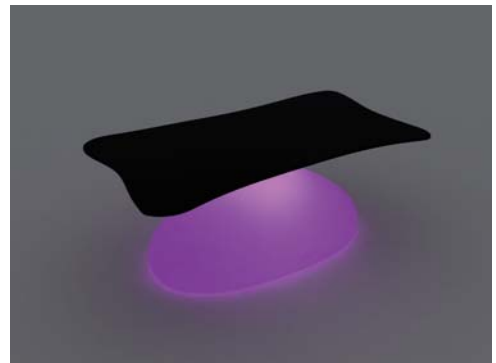

# Mesa Apolo Centro

## Description

Made from polyethylene and painted with acrylic lacquer, with finish high gloss or matte.  
Available in red, white and black.

## Features

weight: 6kg  
size: 80x46x42cm  
volume: 0.154 m<sup>3</sup>  
foot: backlit possibility

*Possibility of manufacturing in other colors.*

**Lighting 2 options:** a 16-color rgb 220v bulb with remote control and a rechargeable battery 12v 16 color rgb bulb with remote control.