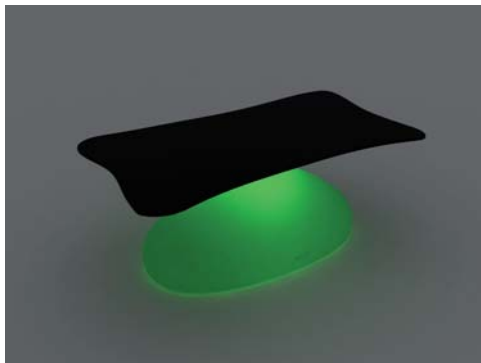

# Mesa Apolo Centro

## Description

Made from polyethylene and painted with acrylic lacquer, with finish high gloss or matte.  
Available in red, white and black.

## Features

weight: 6kg  
size: 80x46x42cm  
volume: 0.154 m<sup>3</sup>  
foot: backlit possibility

*Possibility of manufacturing in other colors.*

**Lighting 2 options:** a 16-color rgb 220v bulb with remote control and a rechargeable battery 12v 16 color rgb bulb with remote control.